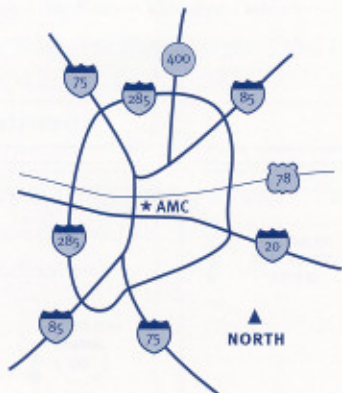

- Take Exit 248C to the right and continue across the Interstate to the first traffic light (Boulevard N.E.)
- Turn left onto Boulevard
- Turn left onto Highland
- Turn right onto Parkway
- The AMC campus is on the right

Interstate 75/85 NORTH

- Take Exit 248C (Highway 10 East/Carter Center) to the right
- Bear right and continue to the traffic light at Boulevard
- Turn left onto Boulevard
- Turn left onto Highland
- Turn right onto Parkway
- The AMC campus is on the right

Interstate 20 EAST AND WEST

- Take Interstate 75/85 NORTH to Exit 248C (Highway 10 East/Carter Center) and exit to the right
- Bear right and continue to the traffic light at Boulevard
- Turn left onto Boulevard
- Turn left onto Highland
- Turn right onto Parkway
- The AMC campus is on the right

North - South Line

- Take the Marta train to station N3 - North Avenue
- Bus #99 leaves the station every forty to fifty minutes and stops in front of AMC on Boulevard N.E.
- Bus #99 also returns from AMC to North Avenue. This bus picks up riders across the street from the Emergency entrance at Boulevard N.E. and East Avenue
- This trip takes six to ten minutes each way