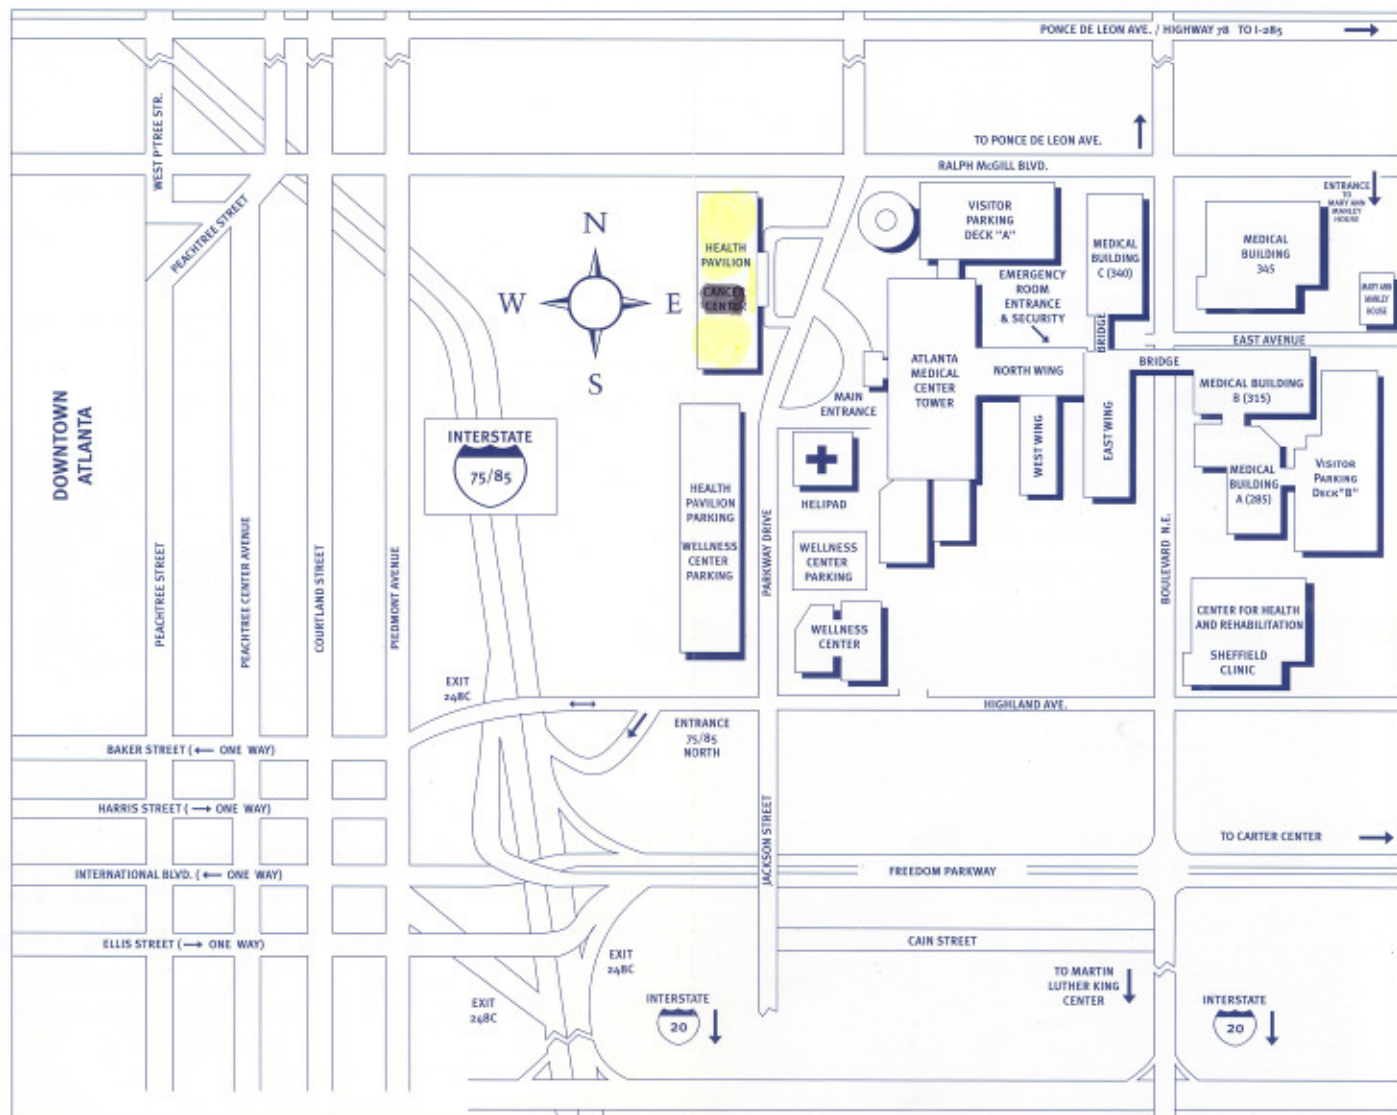

Atlanta Medical Center Campus

303 Parkway N.E. • Atlanta, Georgia 30312

(404) 265-4000

www.atlantamedcenter.com